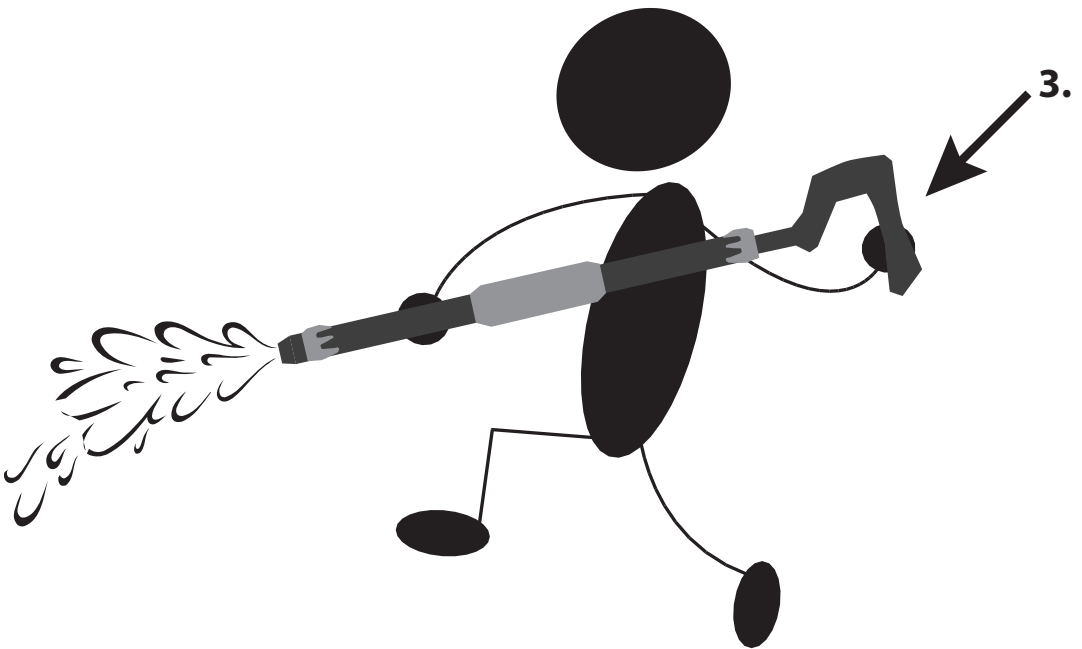

how to use your

eco SOAKER™

1. place the tip of the soaker into water

2. pull back on the handle (to fill with water)

3. to release water - push the handle toward the tip

Disclaimer:

This product is intended to be used as only a toy.

The product is designed to be used with fresh water only.

Squirting water at a person's face or directly into their eyes may cause bodily harm. Using the toy to hit somebody may also cause bodily harm and is not suggested.