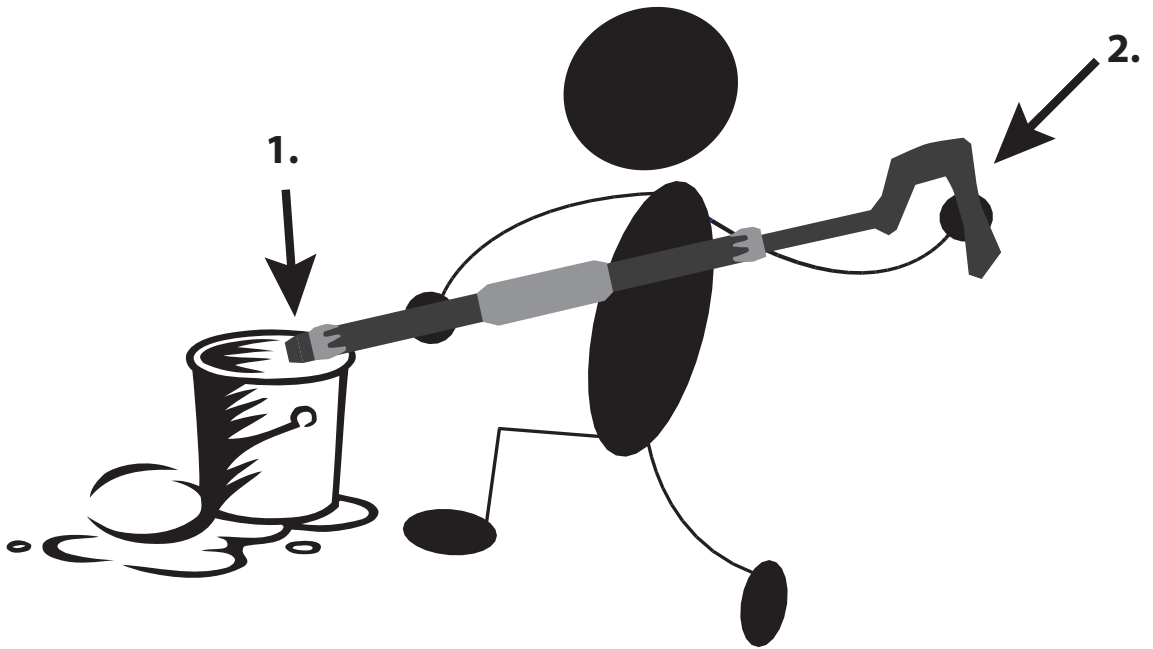

how to use your

eco SOAKER™

1. place the tip of the soaker into water

2. pull back on the handle (to fill with water)

3. to release water - push the handle toward the tip

Disclaimer:

This product is intended to be used as only a toy.

The product is designed to be used with fresh water only.

Squirting water at a person's face or directly into their eyes may cause bodily harm. Using the toy to hit somebody may also cause bodily harm and is not suggested.